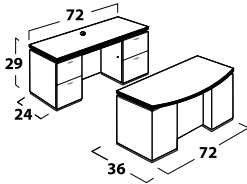

canyon series

Configurations

CY1	
1 CYDF3672BB	$2,714
1 CYCE2472FF	$2,271
	$4,985