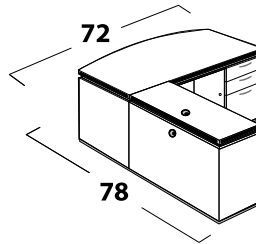

CY5L	
1 CYDF3672XB	$2,356
1 CYRL2442BX	$1,671
	$4,027