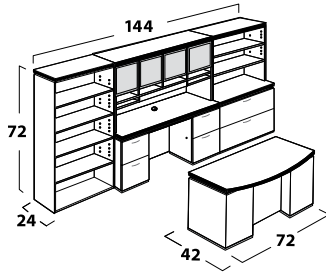

CY4	
1 CYDF4272BB	$2,825
1 CYCE2472FF	$2,271
1 CYBC1572	$1,296
1 CYHD1672	$2,596
1 CYL22436L	$1,375
1 CYHB1542	$840
	$11,203