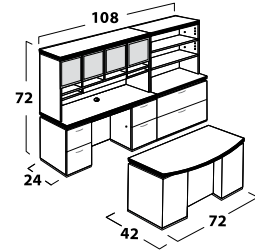

CY3	
1 CYDF4272BB	$2,825
1 CYCE2472FF	$2,271
1 CYHD1672	$2,596
1 CYL22436L	$1,375
1 CYHB1542	$840
	$9,907