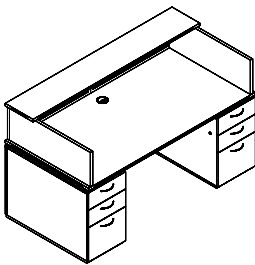

Reception Double Pedestal Desk, BBF Left & Right (Desk modesty inset 6")

Model#	Depth	Width	Height	Weight	Cube	Price
CYDER3672BB	36"	72"	29"	390	65	$3,087
CYRB72	36"	72"	14"	70	21	$1,183

Note: Desk has Box/Box/File each pedestal. Standard glass modesty panel on 72"W desk units only, unless specified "No Glass Modesty". Specify desk modesty option from p. 130, CYMOD1-CYMOD7. N/C. Standard glass back panel on risers & silver frame. Frame N/A in black. Desk is designed to accept reception counter. For single pedestal desk choose CYDER3672BX or XB (see above).

**NOTE: Standard grommet locations as shown.
Black or Silver will match undertop trim and base.**