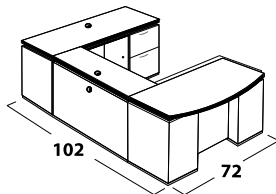

CY7R	
1 CYDF3672BX	$2,356
1 CYBR2442	$575
1 CYCE2472XF	$2,006
	$4,937