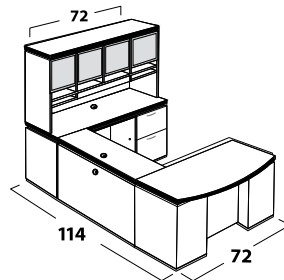

CY8R	
1 CYDF3672BX	$2,356
1 CYBR2454	$608
1 CYHD1672	$2,596
1 CYCE2472XF	$2,006
	$7,566