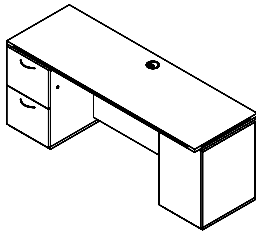

## Credenzas

**Credenza Single Pedestal, File/File on Right**  
(Full modesty, locking pedestal, handles, grommets)

Model#	Depth	Width	Height	Weight	Cube	Price
CYCE2472XF	24"	72"	29"	221	30	\$2,006

Standard grommet top and modesty panel center. Grommet color black or silver will match undertop trim.