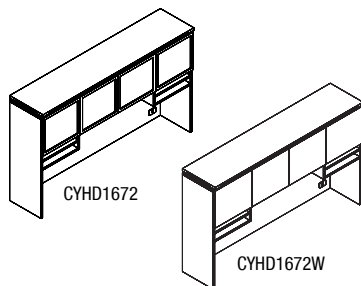

Hutches

Hutch with Four Doors, Left and Right Mail Sorter, Facia (26" clearance below fascia)							
Model#	Depth	Width	Height	Doors	Weight	Cube	Price
CYHD1672	16"	72"	42"	4 Glass	237	28	$2,596
CYHD1672W	16"	72"	42"	4 TFM	237	28	$2,163

Bottom Clearance: 19"H below mail sorter, 26"H below fascia.
Note: No handles or locks are available for frosted glass doors.
For TFM doors face lock add MMFL $90 ea. (Requires 2-locks)
For tasklight, add CYTSKLT...$311. For tackboard, add MMTKBD66...$628.
2 square grommet color black or silver will match undertop trim.
35lb. weight capacity distributed evenly.