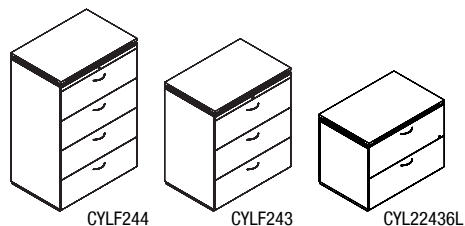

canyon series

Filing

Lateral File (Handles, lock)							
Model#	Depth	Width	Height	Drawers	Weight	Cube	Price
CYL22436L	24"	36"	29"	2	192	15	$1,374
20 CYLF243	24"	36"	43"	3	257	22	$2,798
20 CYLF244	24"	36"	55"	4	307	28	$3,259

3 and 4-Drawer lateral file requires 20 LEAD TIME.