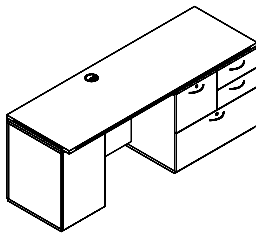

Credenza Single Pedestal, 31" W Personal Lateral File on Right
(Full modesty, two locks, handles, grommets)

Model#	Depth	Width	Height	Weight	Cube	Price
CYCE2472PLXF	24"	72"	29"	284	30	$2,277

Standard grommet top and modesty panel center. Grommet color black or silver will match undertop trim. Box drawers do not lock.