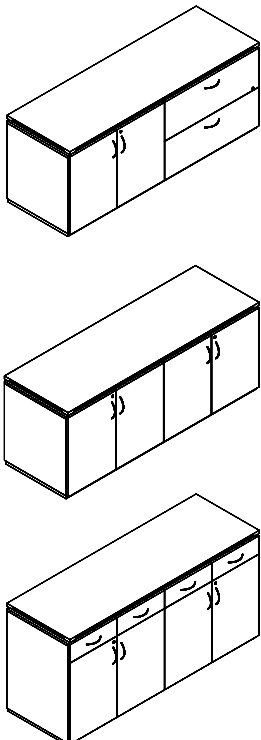

Credenza, Hinged Door Cabinet Left and Right Lateral File
(Handles, lateral file 2-drawer, two locks)

Model#	Depth	Width	Height	Weight	Cube	Price
CYCE2072 9FP	20"	72"	29"	329	25	$3,112
CYCE2472 9FP	24"	72"	29"	373	29	$3,263

Cabinet includes 1-adjustable shelf 3/4" thick.
For right cabinet and left lateral file, specify N/C.

Credenza 4-Full Hinged Doors (2-adjustable shelves, handles, two locks)

Model#	Depth	Width	Height	Weight	Cube	Price
CYCE2072 1FP	20"	72"	29"	307	25	$2,828
CYCE2472 1FP	24"	72"	29"	354	29	$2,984

Includes 1-adjustable shelf 3/4" thick per side.

Buffet Credenza 4-Box Drawers and 4-Full Hinged Doors
(2-adjustable shelves, handles, doors two locks)

Model#	Depth	Width	Height	Weight	Cube	Price
CYHDBC2072	20"	72"	36"	361	30	$3,520
CYHDBC2472	24"	72"	36"	409	36	$3,676

Includes 1-adjustable shelf 3/4" thick per side. (Locks N/A for Box drawers)

See available accessories, pp. 130-132.