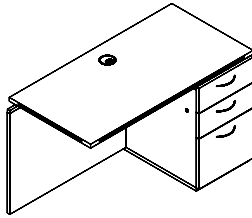

canyon series

Returns

Return, Box/Box/File Pedestal Right (Full modesty, locking pedestal, handles, grommets)

Model#	Depth	Width	Height	Weight	Cube	Price
CYRR2442XB	24"	42"	29"	143	18	$1,671
CYRR2448XB	24"	48"	29"	156	20	$1,688

Standard grommet top and modesty panel center. Grommet color black or silver will match undertop trim.