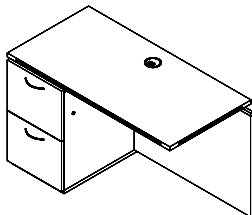

Return, File/File Pedestal Left (Full modesty, locking pedestal, handles, grommets)

Model#	Depth	Width	Height	Weight	Cube	Price
CYRL2442FX	24"	42"	29"	143	18	$1,598
CYRL2448FX	24"	48"	29"	156	20	$1,637

Standard grommet top and modesty panel center. Grommet color black or silver will match undertop trim.