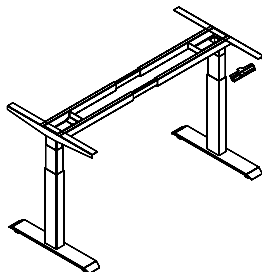

Height Adjustable Bases 3 Stage

Height Electrical Base 3 Stage

Model#	Base (D)	Base (W)	Height	Color	Weight	Cube	Price
MMLEGAHE24S3	22"	47-72"	23 1/2"-49"	Silver	64	1	$1,607
MMLEGAHE24B3	22"	47-72"	23 1/2"-49"	Black	64	1	$1,607
MMLEGAHE24W3	22"	47-72"	23 1/2"-49"	White	64	1	$1,607

3-Stage Base. Bases ship unassembled.

See available accessories, pp. 131-132.