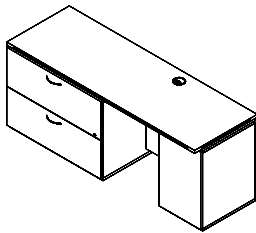

Credenza Single Pedestal, 36" W Lateral File on Left
(Full modesty, locking pedestal, handles, grommets)

Model#	Depth	Width	Height	Weight	Cube	Price
CYCE2472LX	24"	72"	29"	284	30	$2,126

For H30 handle, add $68 each. Standard grommet top and modesty panel center. Grommet color black or silver will match undertop trim.