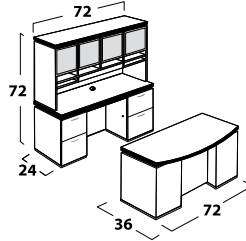

CY2	
1 CYDF3672BB	$2,714
1 CYCE2472FF	$2,271
1 CYHD1672	$2,596
	$7,581