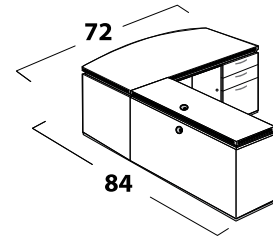

CY6L	
1 CYDF3672XB	$2,356
1 CYRL2448BX	$1,688
	$4,044