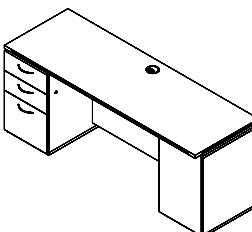

Credenza Single Pedestal, Box/Box/File on Left (Full modesty, locking pedestal, handles, grommets)

Model#	Depth	Width	Height	Weight	Cube	Price
CYCE2472BX	24"	72"	29"	221	30	$2,006

Standard grommet top and modesty panel center. Grommet color black or silver will match undertop trim.

See available accessories, pp. 130-132.