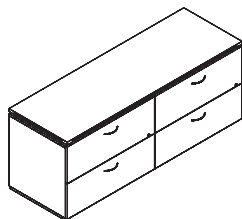

Double Lateral File 4-Drawer (Handles, 2-locks)							
Model#	Depth	Width	Height	Weight	Cube	Price	
CYLF202+2	20"	72"	29"	351	25	$3,224	
CYLF242+2	24"	72"	29"	392	29	$3,362	

NOTE: All files recommended capacity is 75%, do not overload.