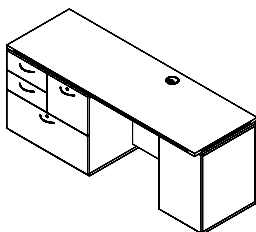

Credenza Single Pedestal, 31" W Personal Lateral File on Left
(Full modesty, two locks, handles, grommets)

Model#	Depth	Width	Height	Weight	Cube	Price
CYCE2472PLFX	24"	72"	29"	284	30	$2,277

Standard grommet top and modesty panel center. Grommet color black or silver will match undertop trim. Box drawers do not lock.

See available accessories, pp. 130-132.