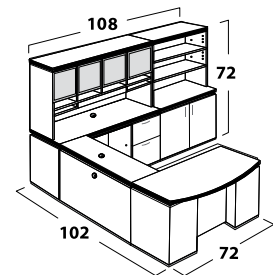

CY9R	
1 CYDF3672BX	$2,356
1 CYBR2442	$575
1 CYCE2472XF	$2,006
1 CYHD1672	$2,596
1 CYHDC2436	$1,499
1 CYHB1542	$840
	$9,872