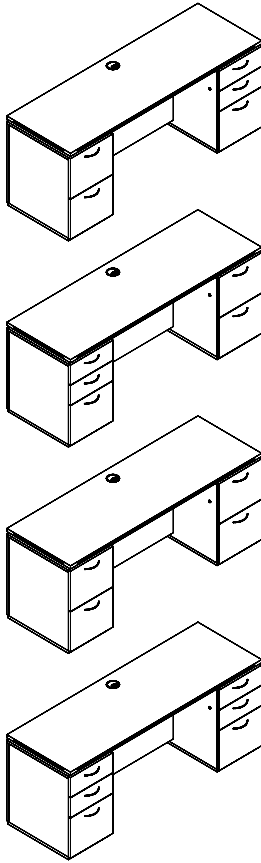

canyon series

Credenzas

Credenza Double Pedestal, File/File on Left, Box/Box/File on Right
(Full modesty, two locking pedestal, handles, grommets)

Model#	Depth	Width	Height	Weight	Cube	Price
CYCE2472FB	24"	72"	29"	251	30	$2,306

Standard grommet top and modesty panel center. Grommet color black or silver will match undertop trim.

Credenza Double Pedestal, Box/Box/File on Left, File/File on Right
(Full modesty, two locking pedestal, handles, grommets)

Model#	Depth	Width	Height	Weight	Cube	Price
CYCE2472BF	24"	72"	29"	251	30	$2,306

Standard grommet top and modesty panel center. Grommet color black or silver will match undertop trim.

Credenza Double Pedestal, File/File on Left and Right
(Full modesty, two locking pedestal, handles, grommets)

Model#	Depth	Width	Height	Weight	Cube	Price
CYCE2472FF	24"	72"	29"	251	30	$2,271

Standard grommet top and modesty panel center. Grommet color black or silver will match undertop trim.

Credenza Double Pedestal, Box/Box/File on Left and Right
(Full modesty, two locking pedestal, handles, grommets)

Model#	Depth	Width	Height	Weight	Cube	Price
CYCE2472BB	24"	72"	29"	251	30	$2,271

Standard grommet top and modesty panel center. Grommet color black or silver will match undertop trim.

Storage Credenzas