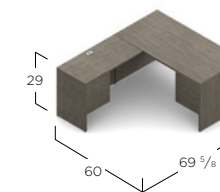

Available immediately
in the following finish:

ACJ Absolute Acajou

Genoa Sample Layouts

LAYOUT GEN501
G3060DP G2066CK
\$1798

LAYOUT GEN505
G3672DP G2066CK
\$2012

LAYOUT GEN506
G3672DP G2036LF (2)
\$2786

LAYOUT GEN507L
G3060SPR G2040FL
\$1323