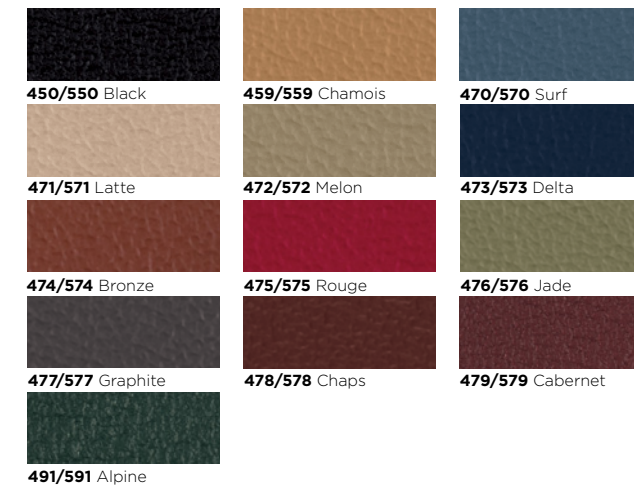

LEATHER/MOCK LEATHER - Grade 5 100% Leather / 100% Polyvinyl Chloride
Available on GLOBAL seating only.