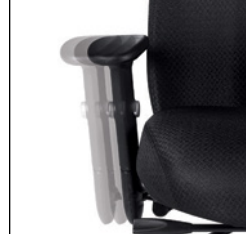

Width and height adjustable arms