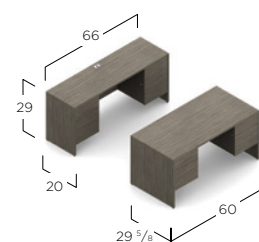

Genoa Sample Layouts

LAYOUT GEN501
G3060DP G2066CK
$1798