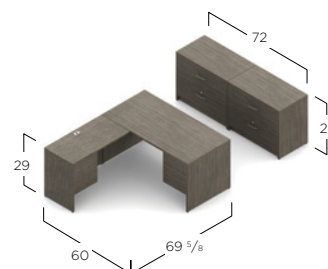

Available immediately
in the following finish:

ACJ Absolute Acajou

Genoa Sample Layouts

LAYOUT GEN501
G3060DP G2066CK
\$1798

LAYOUT GEN505
G3672DP G2066CK
\$2012

LAYOUT GEN506
G3672DP G2036LF (2)
\$2786

LAYOUT GEN507L
G3060SPR G2040FL
\$1323