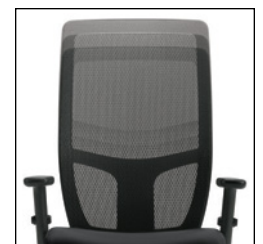

Available only in the following textile:

QL10 Black

For specifications and dimensions see page 158.

Key Features

Back height adjustment via internal ratchet

Height and width adjustable arms

Available immediately in the following textile: