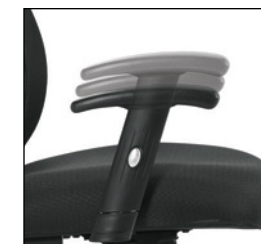

Height adjustable arms with titanium accents

Available only in the following textile:

Quilt

For specifications and dimensions see page 157.