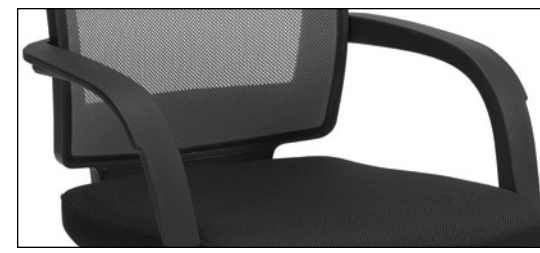

Black Mesh fabric seat

For specifications and dimensions see page 162.

OTG10900B
Mesh Back Tilter List Price **\$225**

Key Feature

Stylish Polyurethane molded armrests

Available only in the following textiles: