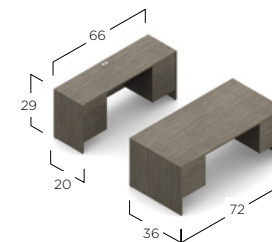

Available immediately
in the following finish:

ACJ Absolute Acajou

Genoa Sample Layouts

LAYOUT GEN501
G3060DP G2066CK
\$1798

LAYOUT GEN505
G3672DP G2066CK
\$2012

LAYOUT GEN506
G3672DP G2036LF (2)
\$2786

LAYOUT GEN507L
G3060SPR G2040FL
\$1323