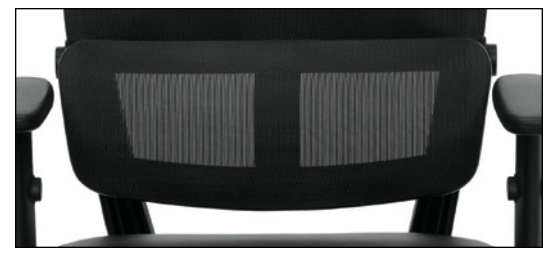

See pages 172-175 for more information.

For specifications and dimensions see page 161.

OTG12110B
Mesh Back Luxhide Tilter List Price **\$440**

Key Feature

Lumbar pad with flexible support

Available only in the following textile: