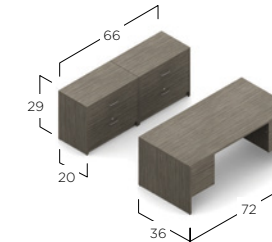

Available immediately
in the following finish:

ACJ Absolute Acajou

Genoa Sample Layouts

LAYOUT GEN501
G3060DP G2066CK
\$1798

LAYOUT GEN505
G3672DP G2066CK
\$2012

LAYOUT GEN506
G3672DP G2036LF (2)
\$2786

LAYOUT GEN507L
G3060SPR G2040FL
\$1323