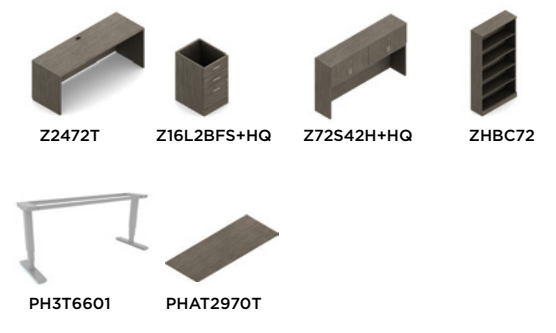

Components Shown

Seating shown Factor 5540-8 with Shadow Frame (SH) (page 6)

Available immediately in the following finish: