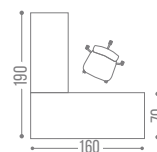

VP-112 + VE-330 + VP-212 + VE-929

REFER TO TABLE OF
DIMENSIONS
MATERIALS
& COLORS

WIDTH X DEPTH X HEIGHT - MEASUREMENTS IN CM - 70CM DEPTH. ALSO AVAILABLE IN 90CM DEPTH.

SPACES FOR EXPRESSION

STYLISH ENVIRONMENTS

BLACK FRAME

☑ GLASS TOP

VP-102C	120X70X76
VP-106C	140X70X76
VP-110C	160X70X76
VP-114C	180X70X76
VP-118C	200X70X76

REFER TO TABLE OF
DIMENSIONS
MATERIALS
& COLORS

WIDTH X DEPTH X HEIGHT - MEASUREMENTS IN CM - 70CM DEPTH. ALSO AVAILABLE IN 90CM DEPTH.