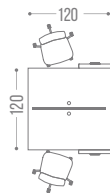

BLACK FRAME

☑ GLASS TOP

VP-102C	120X70X76
VP-106C	140X70X76
VP-110C	160X70X76
VP-114C	180X70X76
VP-118C	200X70X76

REFER TO TABLE OF
DIMENSIONS
MATERIALS
& COLORS

WIDTH X DEPTH X HEIGHT - MEASUREMENTS IN CM - 70CM DEPTH. ALSO AVAILABLE IN 90CM DEPTH.

VP-108C + VP-310C + VE-925C + VP-862B

VENTO PLUS BENCH DESKS

AVAILABLE IN WHITE, GRAY OR BLACK FRAME.

BLACK FRAME

MELAMINE HPDL

VP-500	VP-500L	120X120X75
VP-504	VP-504L	140X120X75
VP-508	VP-508L	160X120X75
VP-512	VP-512L	180X120X75

WIDTH X DEPTH X HEIGHT · MEASUREMENTS IN CM.

REFER TO TABLE OF
DIMENSIONS
MATERIALS
& COLORS

AREAS TO SHARE AND CREATE

VENTO: ONE STYLE, HUNDREDS OF POSSIBILITIES.

EXECUTIVE DESKS

1 ♂

GLASS DESKS

1 ♂