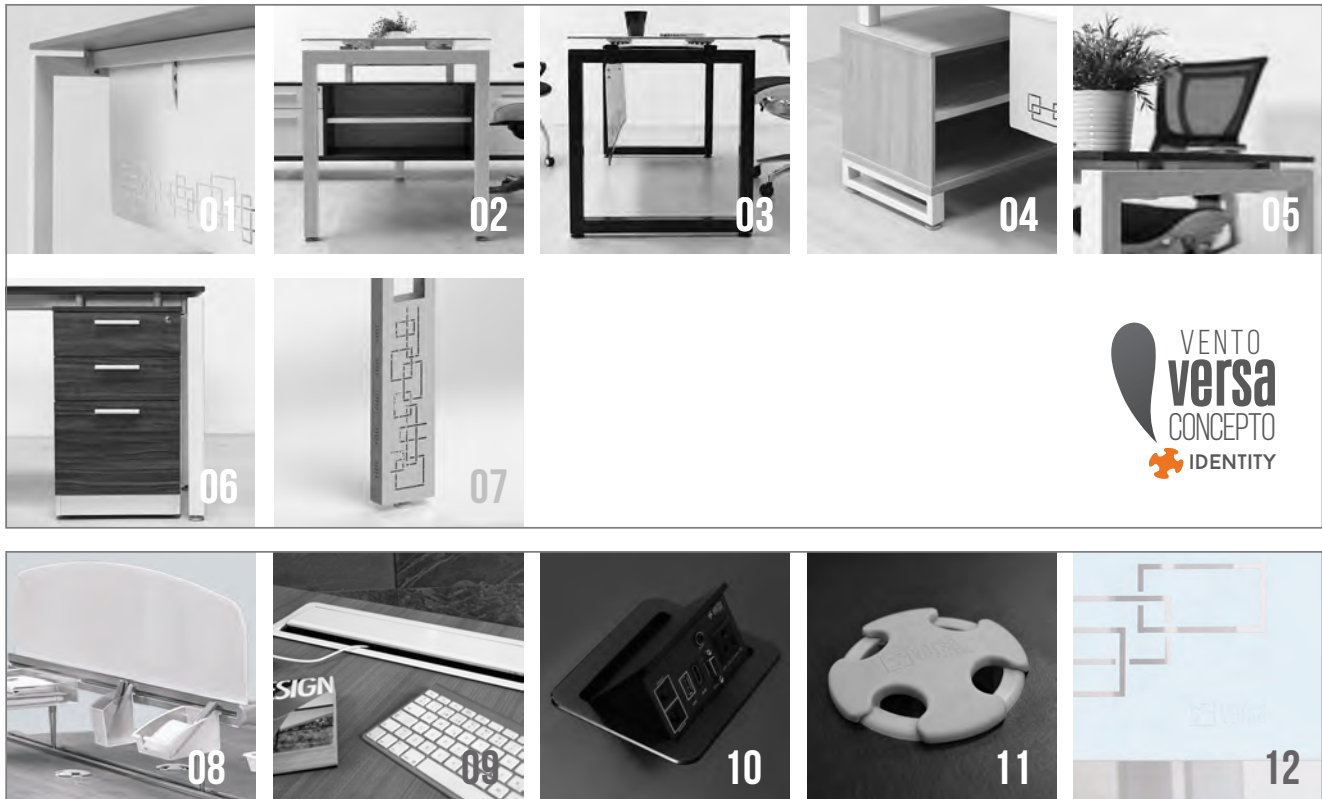

VENTO IN DETAIL.

01 LINK PERFORATED SHEET METAL MODESTY PANEL **02** OPEN-FRAME SQUARE STEEL LEGS FOR VENTO **03** CLOSED-FRAME SQUARE STEEL LEGS FOR VENTO PLUS **04** CLOSED-FRAME CREDENZA AND BOOKCASE LEGS **05** FLOATING DESK TOP **06** MELAMINE FILE CABINET WITH CYLINDRICAL SUPPORT BRACKETS **07** VERTICAL CABLE ORGANIZATION COLUMN **08** AXIO ACCESSORY HOLDING BAR WITH ACRYLIC SCREEN **09** AXIO CABLE CONNECTION BOX **10** POWER AND DATA BOX **11** ORIGINAL VERSA CONCEPTO PLASTIC DESK GROMMET FOR WIRES AND CABLES **12** TOOL & DIE 'ORIGINAL VERSA CONCEPTO FURNITURE' IDENTIFIER LOGO

AVAILABLE COLORS FOR DESK AND TABLE FRAMES

WHITE, GRAY AND BLACK

AVAILABLE COLORS FOR MODESTY PANELS

GRAY, WHITE, BLACK AND RED
POWDER COATING

GLASS COLORS AND FINISHES

CLEAR & FROSTED GLASS
NON-SHATTERING GLASS IN WHITE, BLACK AND RED

LEGS IN SQUARE 2" 18-GAUGE STEEL PROFILE

ELECTROSTATIC EPOXY POWDER COATING FINISH AVAILABLE IN WHITE, GRAY OR BLACK.

3 MATERIAL OPTIONS FOR DESK TOPS: A) 16MM THICKNESS MELAMINE FIBER BOARD, B) 16MM FIBER BOARD IN HPDL SURFACE, C) 9MM NON-SHATTERING, NATURAL OR FROSTED GLASS

MODESTY PANEL IN 20-GAUGE SHEET METAL AVAILABLE IN WHITE, GRAY, BLACK AND RED, WITH ALUMINUM HARDWARE FASTENERS AVAILABLE IN ANODIZED / WHITE / BLACK.

SCREENS FROM THE COMPLEMENTS COLLECTION FOR 6MM THICKNESS ACRYLIC OR GLASS TOPS WITH PRESS HARDWARE IN WHITE, GRAY OR BLACK.

COMPATIBLE WITH BOTH VENTO AND VENTO PLUS PRODUCT LINES. AXIO ACCESSORY HOLDER BAR IN WHITE, GRAY OR BLACK WITH 4MM THICKNESS AXIO CABLE CONNECTION BOX AVAILABLE IN WHITE, GRAY OR BLACK. COMPATIBLE WITH BOTH VENTO AND VENTO PLUS PRODUCT LINES.