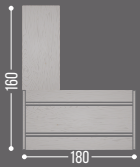

BLACK FRAME

☑ GLASS TOP

VP-102C	120X70X76
VP-106C	140X70X76
VP-110C	160X70X76
VP-114C	180X70X76
VP-118C	200X70X76

REFER TO TABLE OF
DIMENSIONS
MATERIALS
& COLORS

WIDTH X DEPTH X HEIGHT - MEASUREMENTS IN CM - 70CM DEPTH. ALSO AVAILABLE IN 90CM DEPTH.

VP-108C + VP-310C + VE-925C + VP-862B

VENTO PLUS BENCH DESKS

AVAILABLE IN WHITE, GRAY OR BLACK FRAME.

BLACK FRAME

MELAMINE HPDL

VP-500	VP-500L	120X120X75
VP-504	VP-504L	140X120X75
VP-508	VP-508L	160X120X75
VP-512	VP-512L	180X120X75

WIDTH X DEPTH X HEIGHT · MEASUREMENTS IN CM.

REFER TO TABLE OF
DIMENSIONS
MATERIALS
& COLORS

AREAS TO SHARE AND CREATE

VENTO: ONE STYLE, HUNDREDS OF POSSIBILITIES.

EXECUTIVE DESKS

1 ♂

GLASS DESKS

1 ♂