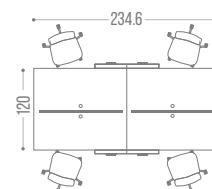

BLACK FRAME

☑ GLASS TOP

VE-162C	120X70X76
VE-166C	140X70X76
VE-170C	160X70X76
VE-174C	180X70X76
VE-178C	200X70X76

REFER TO TABLE OF
DIMENSIONS
MATERIALS
& COLORS

WIDTH X DEPTH X HEIGHT - MEASUREMENTS IN CM - 70CM DEPTH. ALSO AVAILABLE IN 90CM DEPTH.

WHITE FRAME

MELAMINE HPDL

VE-580	VE-580L	234.6X120X75
VE-584	VE-584L	274.6X120X75
VE-588	VE-588L	314.6X120X75
VE-592	VE-592L	354.6X120X75

FIXED LOW CREDENZA WHITE LEGS

VP-802B	94X45X57
VP-802LB	94X45X57

WIDTH X DEPTH X HEIGHT · MEASUREMENTS IN CM