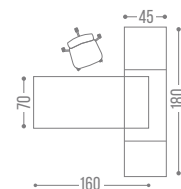

BLACK FRAME

MELAMINE	HPDL	
VE-102	VE-102L	120X70X75
VE-106	VE-106L	140X70X75
VE-110	VE-110L	160X70X75
VE-114	VE-114L	180X70X75
VE-118	VE-118L	200X70X75

REFER TO TABLE OF
DIMENSIONS
MATERIALS
& COLORS

WIDTH X DEPTH X HEIGHT - MEASUREMENTS IN CM - 70CM DEPTH. ALSO AVAILABLE IN 90CM DEPTH.

REFER TO TABLE OF DIMENSIONS MATERIALS & COLORS

WIDTH X DEPTH X HEIGHT · MEASUREMENTS IN CM. FILE CABINET NOT INCLUDED. MUST BE QUOTED SEPARATELY.

LIMITLESS SETTINGS

INNOVATION

TO CREATE

VENTO GLASS DESKS

WHITE FRAME

BLACK FRAME

☑ GLASS TOP

VE-162C	120X70X76
VE-166C	140X70X76
VE-170C	160X70X76
VE-174C	180X70X76
VE-178C	200X70X76

REFER TO TABLE OF
DIMENSIONS
MATERIALS
& COLORS

WIDTH X DEPTH X HEIGHT - MEASUREMENTS IN CM - 70CM DEPTH. ALSO AVAILABLE IN 90CM DEPTH.