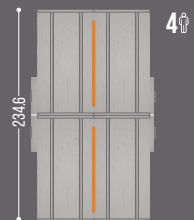

TWO-PERSON OFFICE WORKSTATIONS AND BENCH DESKS

2 ♂