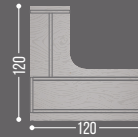

CORNER DESKS

1 ♂