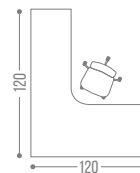

BLACK FRAME

MELAMINE	HPDL	
VE-102	VE-102L	120X70X75
VE-106	VE-106L	140X70X75
VE-110	VE-110L	160X70X75
VE-114	VE-114L	180X70X75
VE-118	VE-118L	200X70X75

REFER TO TABLE OF
DIMENSIONS
MATERIALS
& COLORS

WIDTH X DEPTH X HEIGHT - MEASUREMENTS IN CM - 70CM DEPTH. ALSO AVAILABLE IN 90CM DEPTH.

REFER TO TABLE OF DIMENSIONS MATERIALS & COLORS

WIDTH X DEPTH X HEIGHT · MEASUREMENTS IN CM. FILE CABINET NOT INCLUDED. MUST BE QUOTED SEPARATELY.

LIMITLESS SETTINGS

INNOVATION

TO CREATE

VENTO GLASS DESKS

WHITE FRAME