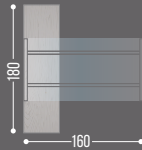

VP-112 + VE-330 + VP-212 + VE-929

REFER TO TABLE OF
DIMENSIONS
MATERIALS
& COLORS

WIDTH X DEPTH X HEIGHT - MEASUREMENTS IN CM - 70CM DEPTH. ALSO AVAILABLE IN 90CM DEPTH.

SPACES FOR EXPRESSION

STYLISH ENVIRONMENTS

BLACK FRAME

☑ GLASS TOP

VP-102C	120X70X76
VP-106C	140X70X76
VP-110C	160X70X76
VP-114C	180X70X76
VP-118C	200X70X76

REFER TO TABLE OF
DIMENSIONS
MATERIALS
& COLORS

WIDTH X DEPTH X HEIGHT - MEASUREMENTS IN CM - 70CM DEPTH. ALSO AVAILABLE IN 90CM DEPTH.

VP-108C + VP-310C + VE-925C + VP-862B

VENTO PLUS BENCH DESKS

AVAILABLE IN WHITE, GRAY OR BLACK FRAME.

BLACK FRAME

MELAMINE HPDL

VP-500	VP-500L	120X120X75
VP-504	VP-504L	140X120X75
VP-508	VP-508L	160X120X75
VP-512	VP-512L	180X120X75

WIDTH X DEPTH X HEIGHT · MEASUREMENTS IN CM.

REFER TO TABLE OF
DIMENSIONS
MATERIALS
& COLORS

AREAS TO SHARE AND CREATE

VENTO: ONE STYLE, HUNDREDS OF POSSIBILITIES.

EXECUTIVE DESKS

1 ♂

GLASS DESKS

1 ♂