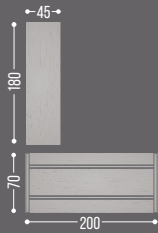

BLACK FRAME

☑ GLASS TOP

VP-102C	120X70X76
VP-106C	140X70X76
VP-110C	160X70X76
VP-114C	180X70X76
VP-118C	200X70X76

REFER TO TABLE OF
DIMENSIONS
MATERIALS
& COLORS

WIDTH X DEPTH X HEIGHT - MEASUREMENTS IN CM - 70CM DEPTH. ALSO AVAILABLE IN 90CM DEPTH.

VP-108C + VP-310C + VE-925C + VP-862B

VENTO PLUS BENCH DESKS

AVAILABLE IN WHITE, GRAY OR BLACK FRAME.

BLACK FRAME

MELAMINE HPDL

VP-500	VP-500L	120X120X75
VP-504	VP-504L	140X120X75
VP-508	VP-508L	160X120X75
VP-512	VP-512L	180X120X75

WIDTH X DEPTH X HEIGHT · MEASUREMENTS IN CM.

REFER TO TABLE OF
DIMENSIONS
MATERIALS
& COLORS

AREAS TO SHARE AND CREATE

VENTO: ONE STYLE, HUNDREDS OF POSSIBILITIES.

EXECUTIVE DESKS

1 ♂

GLASS DESKS

1 ♂